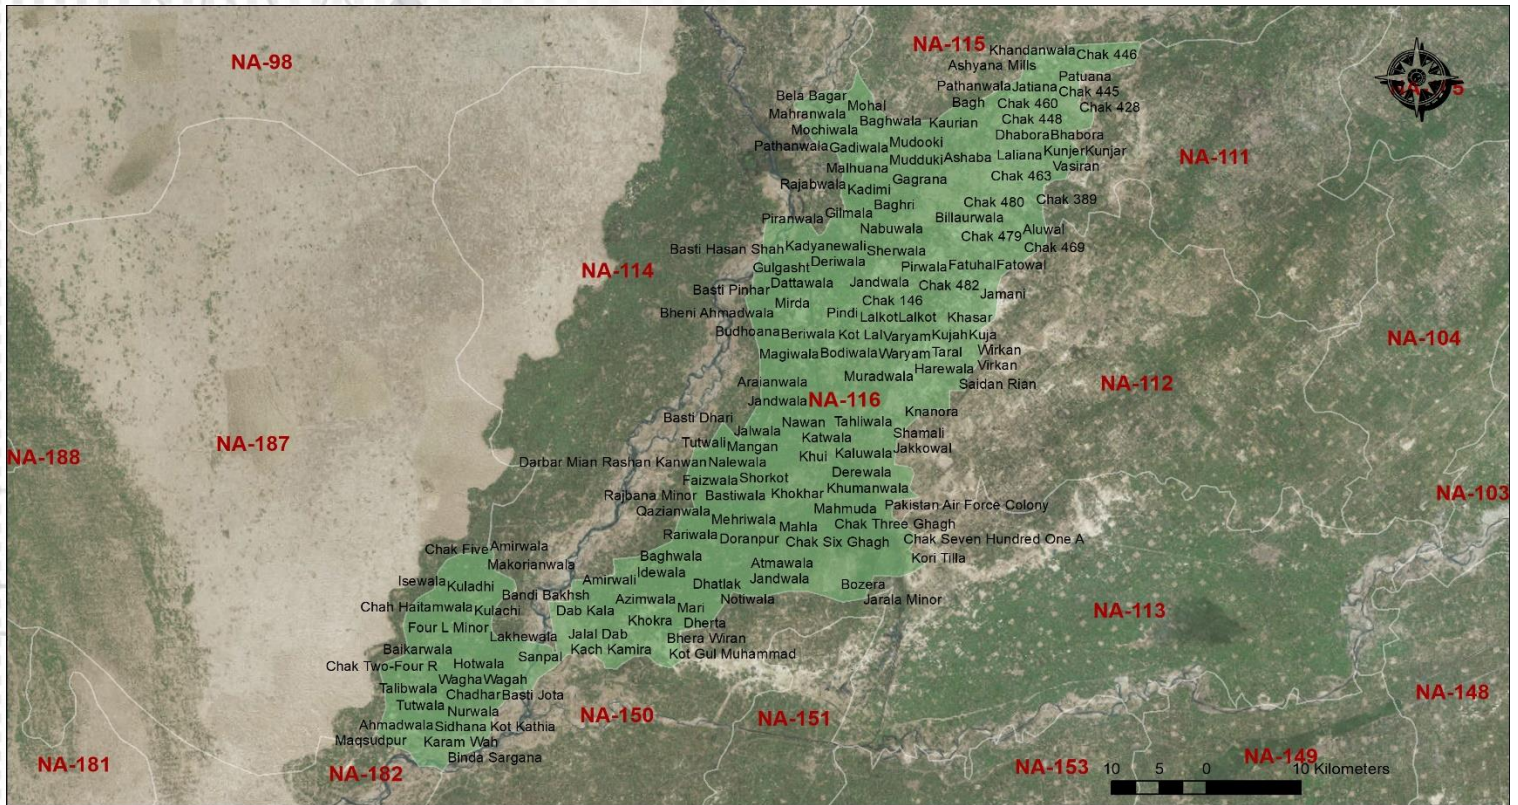

# CONSTITUENCY PROFILE

NA-116 JHANG-III

PUNJAB

## CONSTITUENCY POPULATION

913,490 